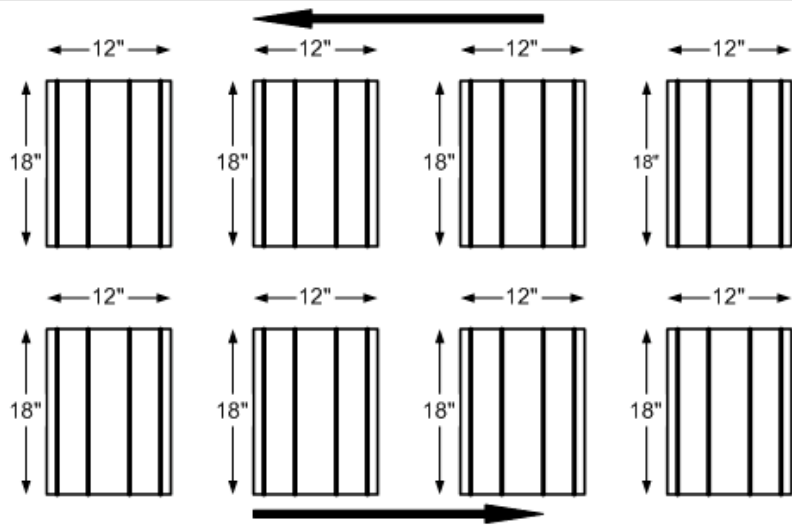

Replacement Cloth For New Style Side to Side Mitter 8 Baskets (ECW 186NM)

**TOP VIEW
8 BASKET
SIDE TO SIDE MITTER
NEW STYLE**

D.O.T. ↑

SIDE VIEW

D.O.T. ↑

Replacement Cloth Original Style

Side to side Mitter 8 Baskets *Buy Out Accessories No Discount*

- 1-RPCS2SC160/180C Replacement Curtains Complete (64 Pieces)
Side to Side 8 Basket Mitter (12" W x 90" L x 2" Cuts)
- 1-RPCS2S160/189090S Replacement Curtain (1 Piece)
Side to Side 8 Basket Mitter (12" W x 90" L x 2" Cuts)
- 1-RPCS2S F160/180F Replacement ***Foam*** Curtains Complete Set (64 Pieces)
Side to Side 8 Basket Mitter (12" W x 90" L x 2" Cuts)

Replacement Cloth For Old Style Side to Side Mitter 8 Baskets (ECW 160/180)

FRONT VIEW

**AVAILABLE COLORS
(BLUE-GREEN-BLACK-RED)**

90"

**TOP VIEW
8 BASKET
SIDE TO SIDE MITTER
OLD STYLE**

D.O.T. ↑

SIDE VIEW

D.O.T. ↑