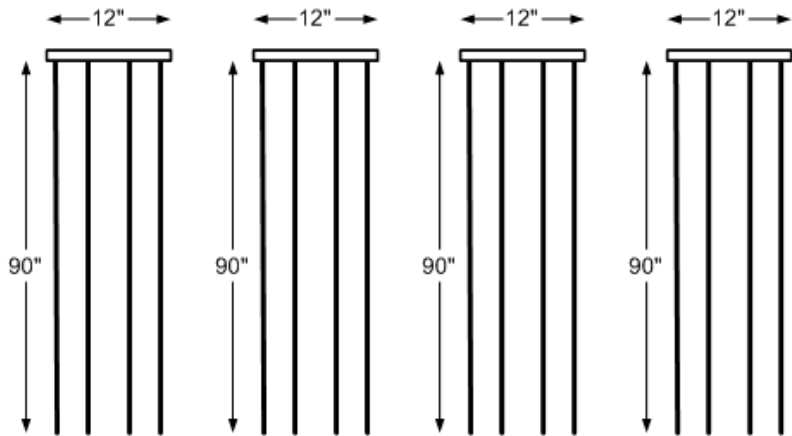

Replacement Cloth For New Style Side to Side Mitter 8 Baskets (ECW 186NM)

**TOP VIEW
8 BASKET
SIDE TO SIDE MITTER
NEW STYLE**

D.O.T. ↑

SIDE VIEW

D.O.T. ↑

Replacement Cloth Original Style

Side to side Mitter 8 Baskets *Buy Out Accessories No Discount*

- 1-RPCS2SC160/180C Replacement Curtains Complete (64 Pieces)
Side to Side 8 Basket Mitter (12" W x 90" L x 2" Cuts)
- 1-RPCS2S160/189090S Replacement Curtain (1 Piece)
Side to Side 8 Basket Mitter (12" W x 90" L x 2" Cuts)
- 1-RPCS2S F160/180F Replacement ***Foam*** Curtains Complete Set (64 Pieces)
Side to Side 8 Basket Mitter (12" W x 90" L x 2" Cuts)

Replacement Cloth For Old Style Side to Side Mitter 8 Baskets (ECW 160/180)

FRONT VIEW

**AVAILABLE COLORS
(BLUE-GREEN-BLACK-RED)**

90"

**TOP VIEW
8 BASKET
SIDE TO SIDE MITTER
OLD STYLE**

D.O.T. ↑

SIDE VIEW

D.O.T. ↑