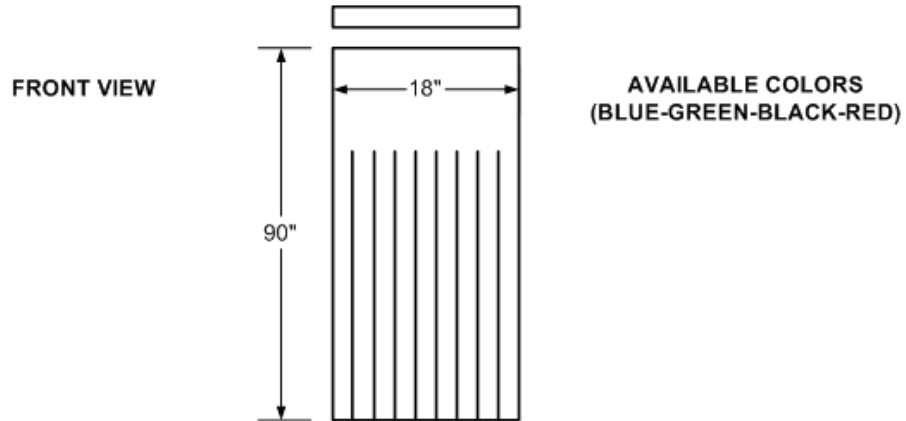

Replacement Cloth For New Style Side to Side Mitter 8 Baskets (ECW 186NM)

**TOP VIEW
8 BASKET
SIDE TO SIDE MITTER
NEW STYLE**

D.O.T. ↑

SIDE VIEW

D.O.T. ↑

Replacement Cloth Original Style

Side to side Mitter 8 Baskets *Buy Out Accessories No Discount*

- 1-RPCS2SC160/180C Replacement Curtains Complete (64 Pieces)
Side to Side 8 Basket Mitter (12" W x 90" L x 2" Cuts)
- 1-RPCS2S160/189090S Replacement Curtain (1 Piece)
Side to Side 8 Basket Mitter (12" W x 90" L x 2" Cuts)
- 1-RPCS2S F160/180F Replacement ***Foam*** Curtains Complete Set (64 Pieces)
Side to Side 8 Basket Mitter (12" W x 90" L x 2" Cuts)

Replacement Cloth For Old Style Side to Side Mitter 8 Baskets (ECW 160/180)

FRONT VIEW

**AVAILABLE COLORS
(BLUE-GREEN-BLACK-RED)**

90"

**TOP VIEW
8 BASKET
SIDE TO SIDE MITTER
OLD STYLE**

D.O.T. ↑

SIDE VIEW

D.O.T. ↑