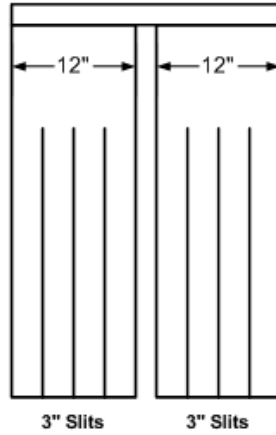

Replacement Cloth For New Style Side to Side Mitter 8 Baskets (ECW 186NM)

**TOP VIEW
8 BASKET
SIDE TO SIDE MITTER
NEW STYLE**

D.O.T. ↑

SIDE VIEW

D.O.T. ↑

Replacement Cloth Original Style

Side to side Mitter 8 Baskets *Buy Out Accessories No Discount*

- 1-RPCS2SC160/180C Replacement Curtains Complete (64 Pieces)
Side to Side 8 Basket Mitter (12" W x 90" L x 2" Cuts)
- 1-RPCS2S160/189090S Replacement Curtain (1 Piece)
Side to Side 8 Basket Mitter (12" W x 90" L x 2" Cuts)
- 1-RPCS2S F160/180F Replacement ***Foam*** Curtains Complete Set (64 Pieces)
Side to Side 8 Basket Mitter (12" W x 90" L x 2" Cuts)

Replacement Cloth For Old Style Side to Side Mitter 8 Baskets (ECW 160/180)

FRONT VIEW

**AVAILABLE COLORS
(BLUE-GREEN-BLACK-RED)**

90"

**TOP VIEW
8 BASKET
SIDE TO SIDE MITTER
OLD STYLE**

D.O.T. ↑

SIDE VIEW

D.O.T. ↑