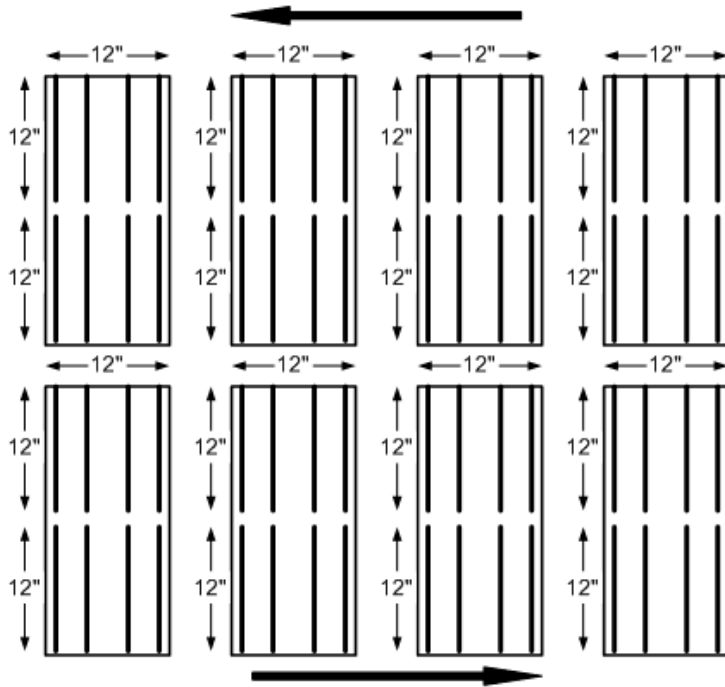

Replacement Cloth For New Style Side to Side Mitter 8 Baskets (ECW 186NM)

**TOP VIEW
8 BASKET
SIDE TO SIDE MITTER
NEW STYLE**

D.O.T. ↑

SIDE VIEW

D.O.T. ↑

Replacement Cloth Original Style

Side to side Mitter 8 Baskets *Buy Out Accessories No Discount*

- 1-RPCS2SC160/180C Replacement Curtains Complete (64 Pieces)
Side to Side 8 Basket Mitter (12" W x 90" L x 2" Cuts)
- 1-RPCS2S160/189090S Replacement Curtain (1 Piece)
Side to Side 8 Basket Mitter (12" W x 90" L x 2" Cuts)
- 1-RPCS2S F160/180F Replacement ***Foam*** Curtains Complete Set (64 Pieces)
Side to Side 8 Basket Mitter (12" W x 90" L x 2" Cuts)

Replacement Cloth For Old Style Side to Side Mitter 8 Baskets (ECW 160/180)

FRONT VIEW

**AVAILABLE COLORS
(BLUE-GREEN-BLACK-RED)**

90"

**TOP VIEW
8 BASKET
SIDE TO SIDE MITTER
OLD STYLE**

D.O.T. ↑

SIDE VIEW

D.O.T. ↑