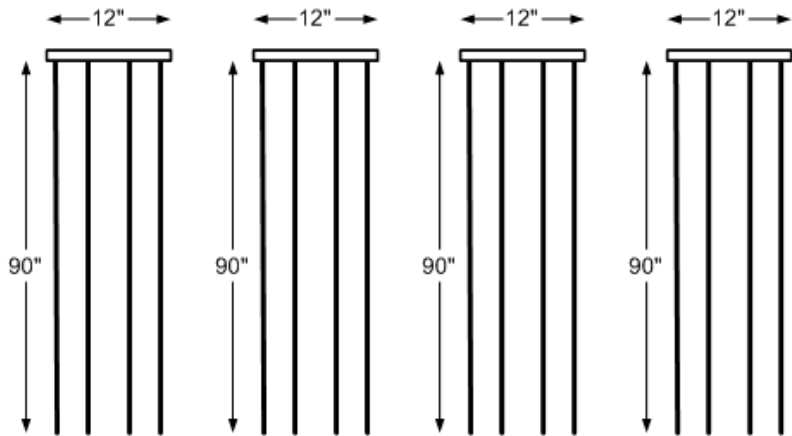

Replacement Cloth For New Style Side to Side Mitter 8 Baskets (ECW 186NM)

**TOP VIEW
8 BASKET
SIDE TO SIDE MITTER
NEW STYLE**

D.O.T. ↑

SIDE VIEW

D.O.T. ↑

Replacement Cloth Original Style

Side to side Mitter 8 Baskets *Buy Out Accessories No Discount*

- 1-RPCS2SC160/180C Replacement Curtains Complete (64 Pieces)
Side to Side 8 Basket Mitter (12" W x 90" L x 2" Cuts)
- 1-RPCS2S160/189090S Replacement Curtain (1 Piece)
Side to Side 8 Basket Mitter (12" W x 90" L x 2" Cuts)
- 1-RPCS2S F160/180F Replacement ***Foam*** Curtains Complete Set (64 Pieces)
Side to Side 8 Basket Mitter (12" W x 90" L x 2" Cuts)