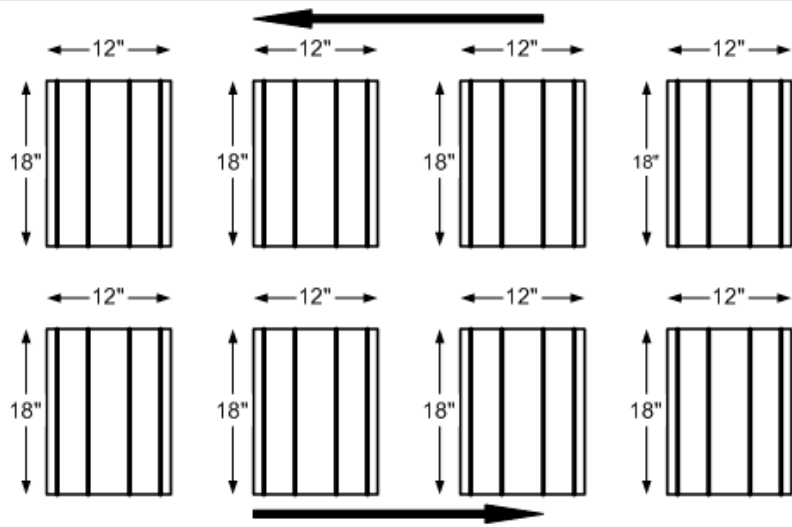

Replacement Cloth For New Style Side to Side Mitter 8 Baskets (ECW 186NM)

**TOP VIEW
8 BASKET
SIDE TO SIDE MITTER
NEW STYLE**

D.O.T. ↑

SIDE VIEW

D.O.T. ↑

Replacement Cloth Original Style

Side to side Mitter 8 Baskets *Buy Out Accessories No Discount*

- 1-RPCS2SC160/180C Replacement Curtains Complete (64 Pieces)
Side to Side 8 Basket Mitter (12" W x 90" L x 2" Cuts)
- 1-RPCS2S160/189090S Replacement Curtain (1 Piece)
Side to Side 8 Basket Mitter (12" W x 90" L x 2" Cuts)
- 1-RPCS2S F160/180F Replacement ***Foam*** Curtains Complete Set (64 Pieces)
Side to Side 8 Basket Mitter (12" W x 90" L x 2" Cuts)