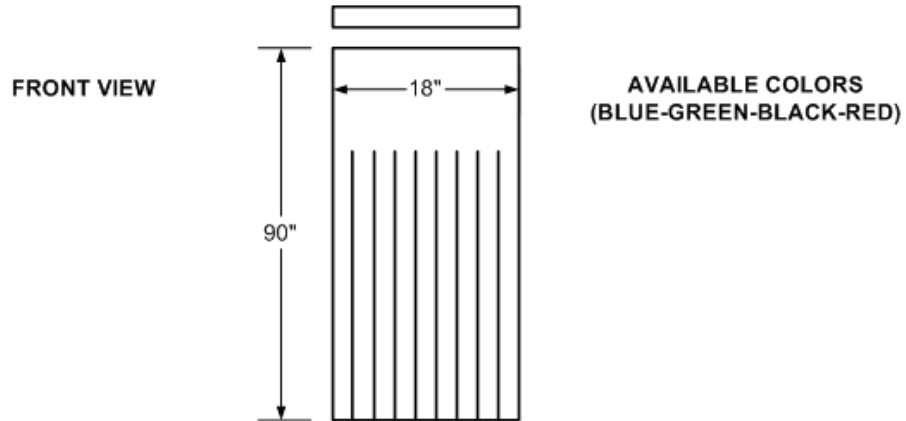

Replacement Cloth For New Style Side to Side Mitter 8 Baskets (ECW 186NM)

**TOP VIEW
8 BASKET
SIDE TO SIDE MITTER
NEW STYLE**

D.O.T. ↑

SIDE VIEW

D.O.T. ↑

Replacement Cloth Original Style

Side to side Mitter 8 Baskets *Buy Out Accessories No Discount*

- 1-RPCS2SC160/180C Replacement Curtains Complete (64 Pieces)
Side to Side 8 Basket Mitter (12" W x 90" L x 2" Cuts)
- 1-RPCS2S160/189090S Replacement Curtain (1 Piece)
Side to Side 8 Basket Mitter (12" W x 90" L x 2" Cuts)
- 1-RPCS2S F160/180F Replacement ***Foam*** Curtains Complete Set (64 Pieces)
Side to Side 8 Basket Mitter (12" W x 90" L x 2" Cuts)