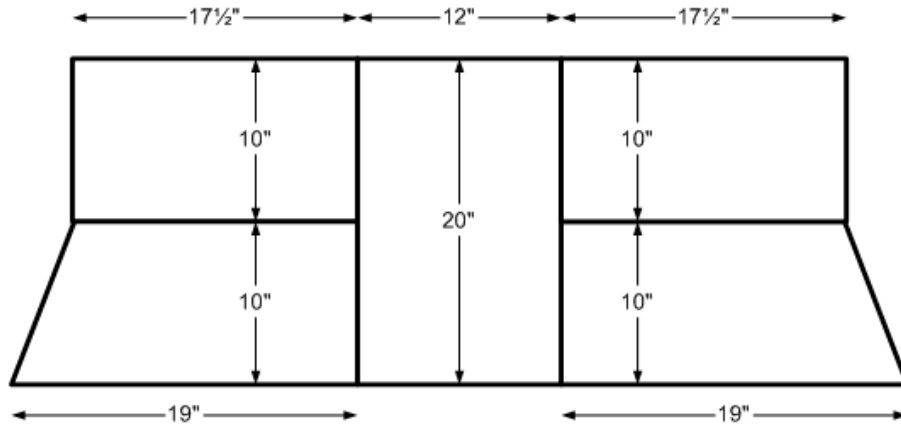

1-RPC420/30-24F

**Baby Brush 24"** Replacement Scrubbers (**Foam**) Set  
(144 Pieces) Driver / Passenger (**w/o Cores**)

---

1-RPC420/30-12x17S

**Baby Brush 24"** Replacement Scrubber (**W/O Core**)  
(1 Piece) (12" H x 17 1/2" L x 1/2" Cuts)

1-RPC420/30-12x19S

**Baby Brush 24"** Replacement Scrubber (**W/O Core**)  
(1 Piece) (12" H x 17 1/2" L Tapered to 19" W x 1/2" Cuts)

**Replacement Cloth For 20" Baby Brush (ECW 420/430)**

**Replacement Cloth For 24" Baby Brush (ECW 420/430)**