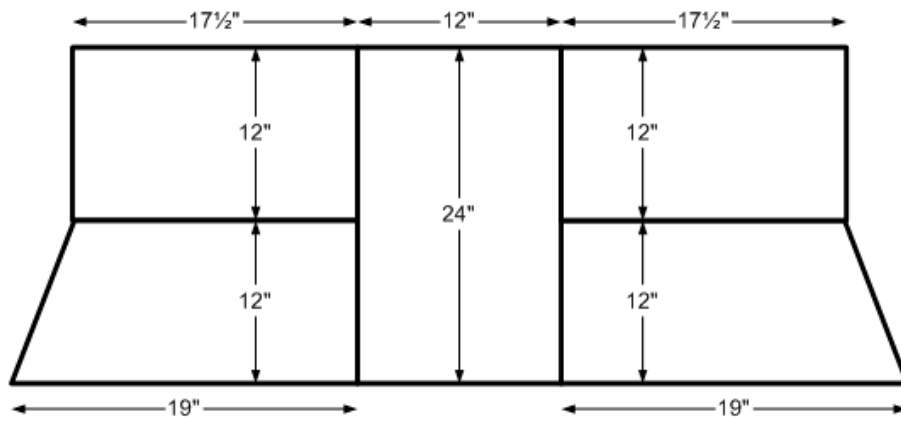

1-RPC420/30-24F

**Baby Brush 24"** Replacement Scrubbers (**Foam**) Set  
(144 Pieces) Driver / Passenger (**w/o Cores**)

---

1-RPC420/30-12x17S

**Baby Brush 24"** Replacement Scrubber (**W/O Core**)  
(1 Piece) (12" H x 17 1/2" L x 1/2" Cuts)

1-RPC420/30-12x19S

**Baby Brush 24"** Replacement Scrubber (**W/O Core**)  
(1 Piece) (12" H x 17 1/2" L Tapered to 19" W x 1/2" Cuts)

**Replacement Cloth For 20" Baby Brush (ECW 420/430)**

**Replacement Cloth For 24" Baby Brush (ECW 420/430)**