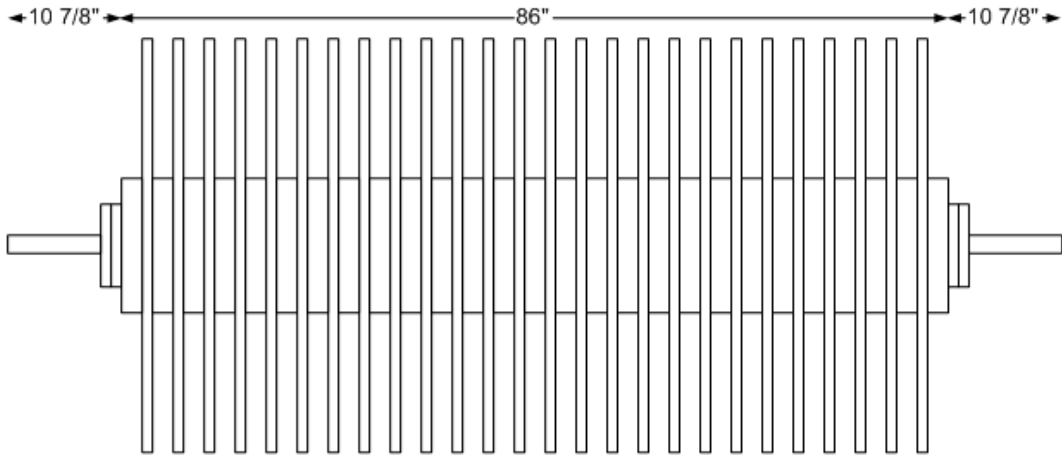

Replacement Cloth *Buy Out Accessories No Discount*

EZ Top Brush

1-RPCEZTBS

EZ Top Brush Replacement Scrubbers **Set (Foam)**
(52 Pieces)

1-RPCEZTBC

EZ Top Brush Replacement Single Scrubber **(Foam)**
(1Piece)

Replacement Foam For E-Z Top Brush (ECW 8TBF)

FRONT VIEW

SIDE VIEW

D.O.T.

10 1/2"

AVAILABLE COLORS
SWIRL: (BLUE/WHITE
GREEN/WHITE
RED/WHITE
BLACK/BLUE)
SOLID: (BLUE-GREEN-
BLACK-RED)

43"