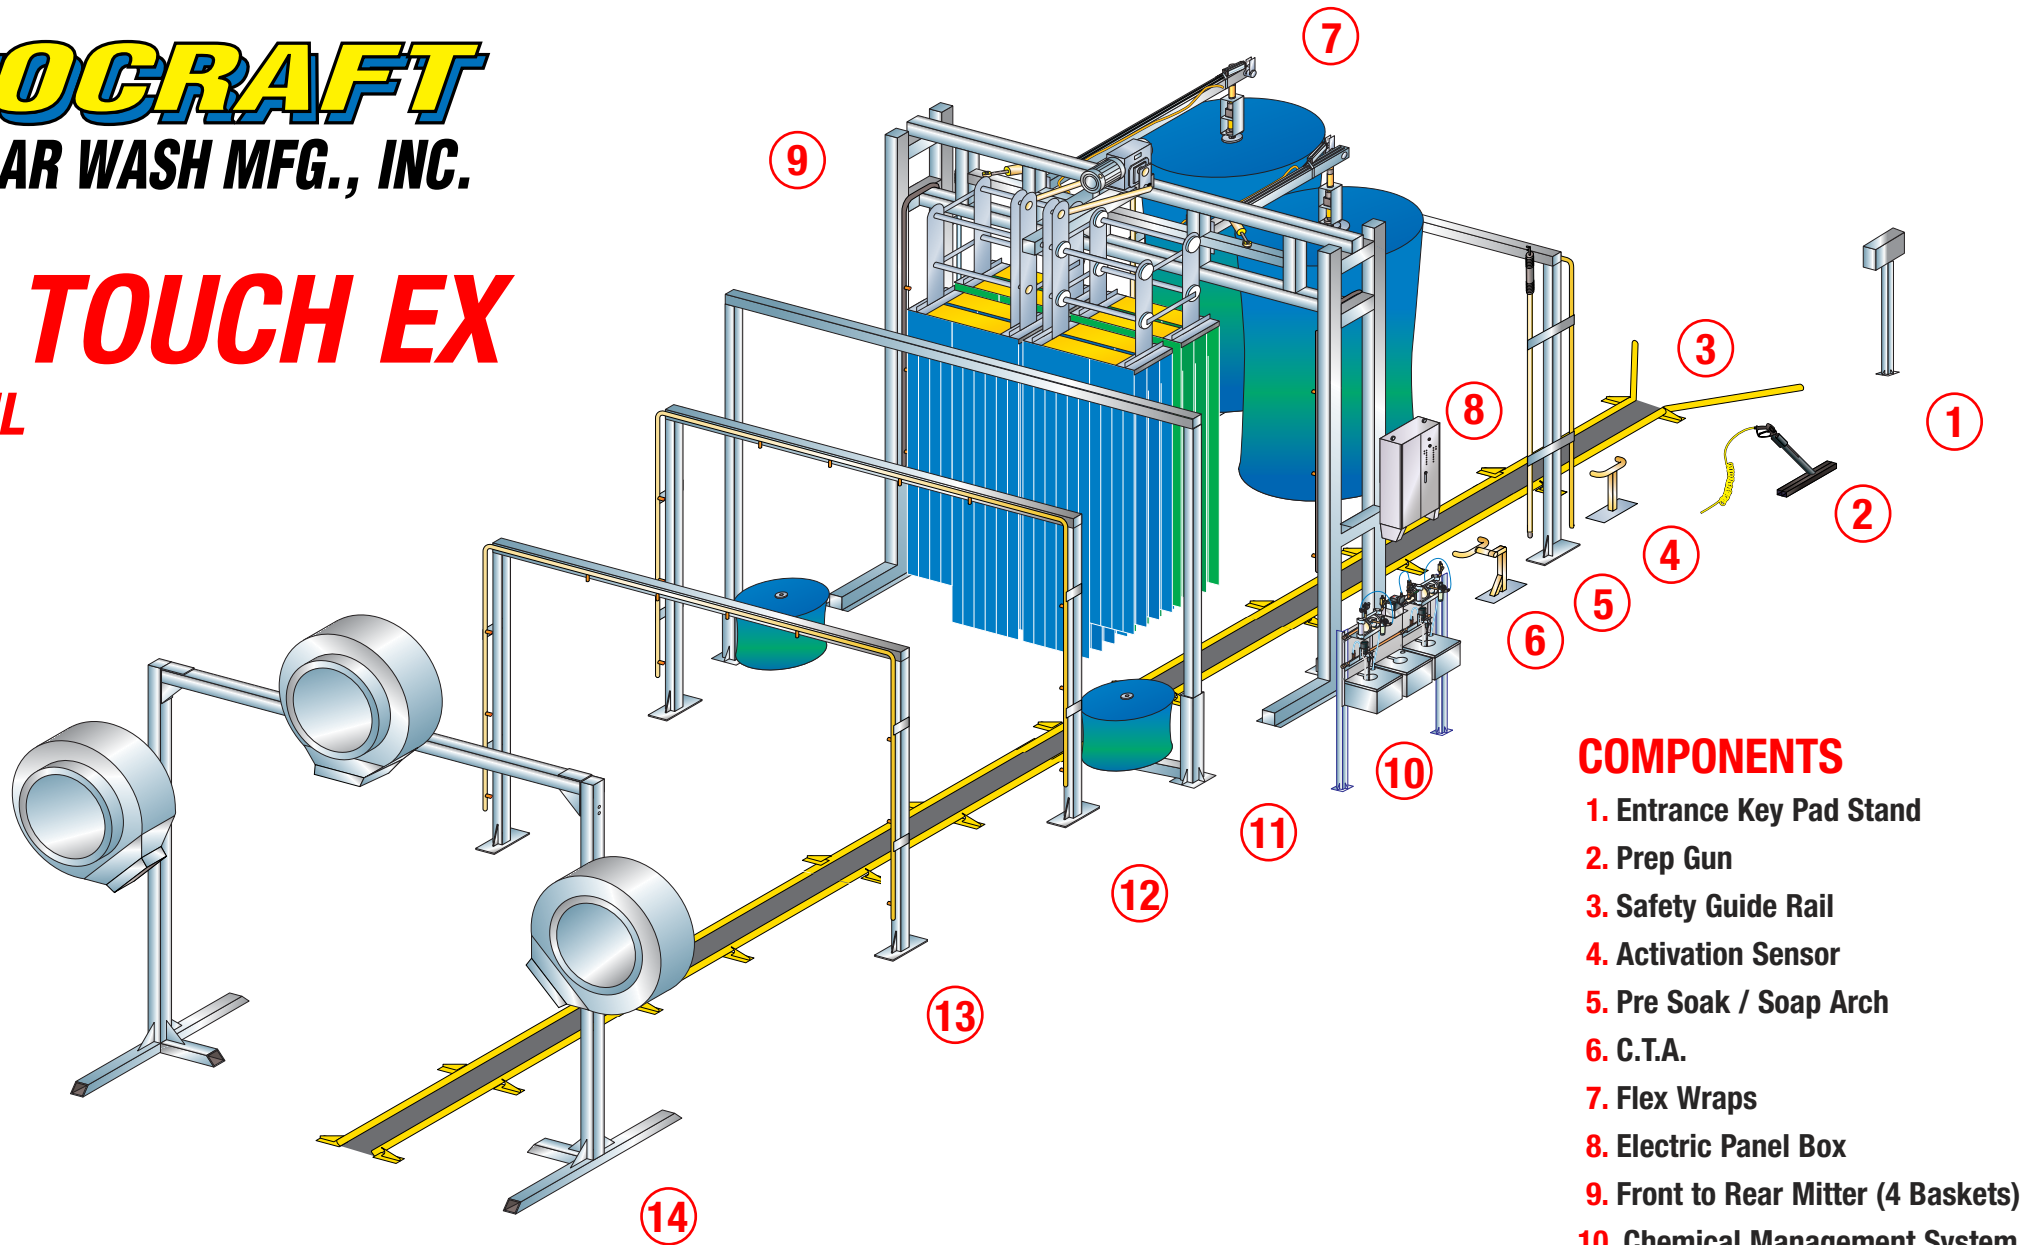

**ECONOCRAFT**  
WORLDWIDE CAR WASH MFG., INC.

**ECW 5 TOUCH EX**  
50' GUIDE RAIL

**COMPONENTS**

1. Entrance Key Pad Stand
2. Prep Gun
3. Safety Guide Rail
4. Activation Sensor
5. Pre Soak / Soap Arch
6. C.T.A.
7. Flex Wraps
8. Electric Panel Box
9. Front to Rear Mitter (4 Baskets)
10. Chemical Management System
11. Baby Rockers
12. Final Rinse Arch
13. Spot Free Rinse Arch
14. 3 HP Dryer