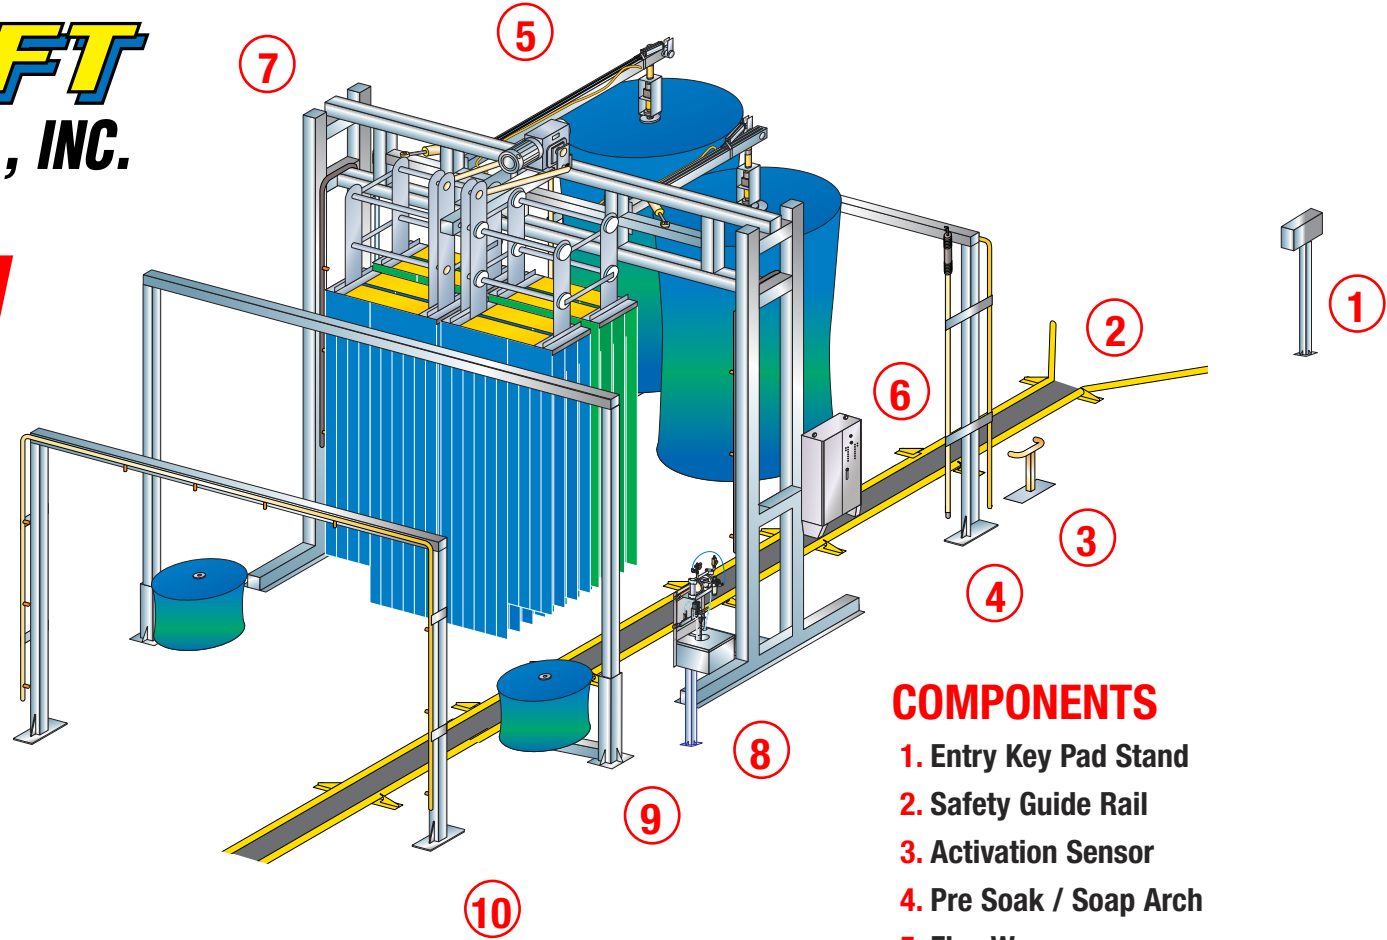

**ECONOCRAFT**  
WORLDWIDE CAR WASH MFG., INC.

**ECW 5 TOUCH**  
26' GUIDE RAIL

**COMPONENTS**

1. Entry Key Pad Stand
2. Safety Guide Rail
3. Activation Sensor
4. Pre Soak / Soap Arch
5. Flex Wraps
6. Panel Box
7. Front to Rear Mitter (4 Baskets)
8. Chemical Management System
9. Baby Rockers
10. Final Rinse Arch