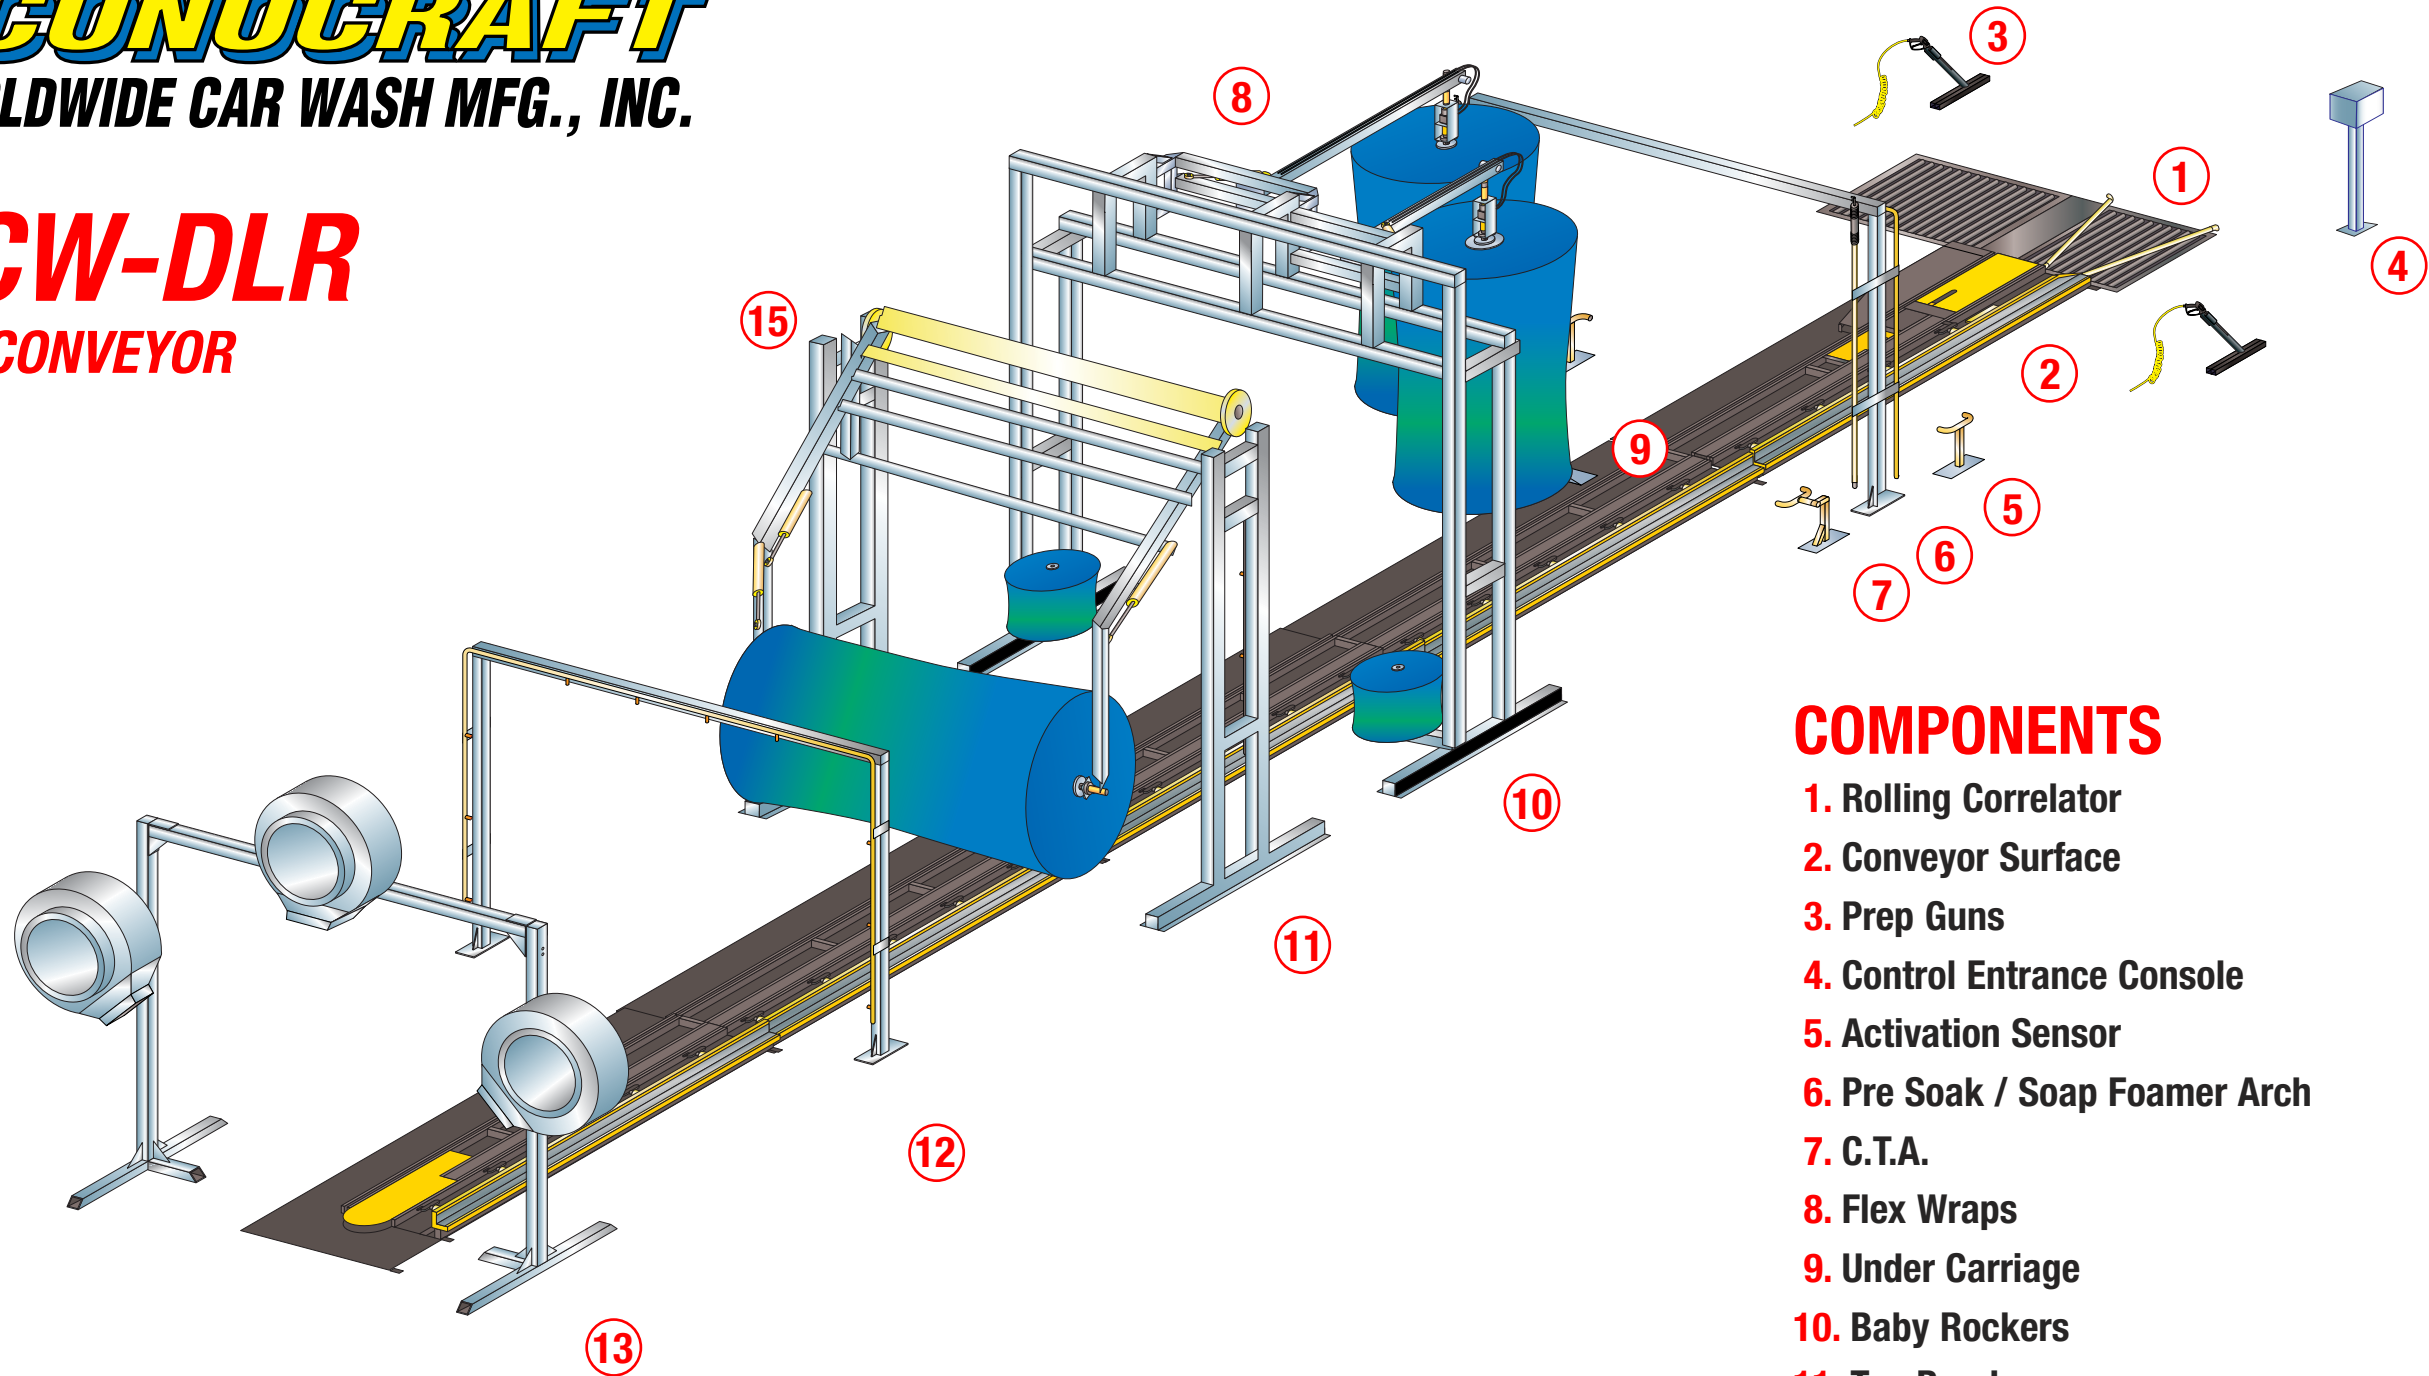

ECONOCRAFT
WORLDWIDE CAR WASH MFG., INC.

ECW-DLR
45' CONVEYOR

COMPONENTS

1. Rolling Correlator
2. Conveyor Surface
3. Prep Guns
4. Control Entrance Console
5. Activation Sensor
6. Pre Soak / Soap Foamer Arch
7. C.T.A.
8. Flex Wraps
9. Under Carriage
10. Baby Rockers
11. Top Brush
12. Sealer Wax Arch
13. Dryer