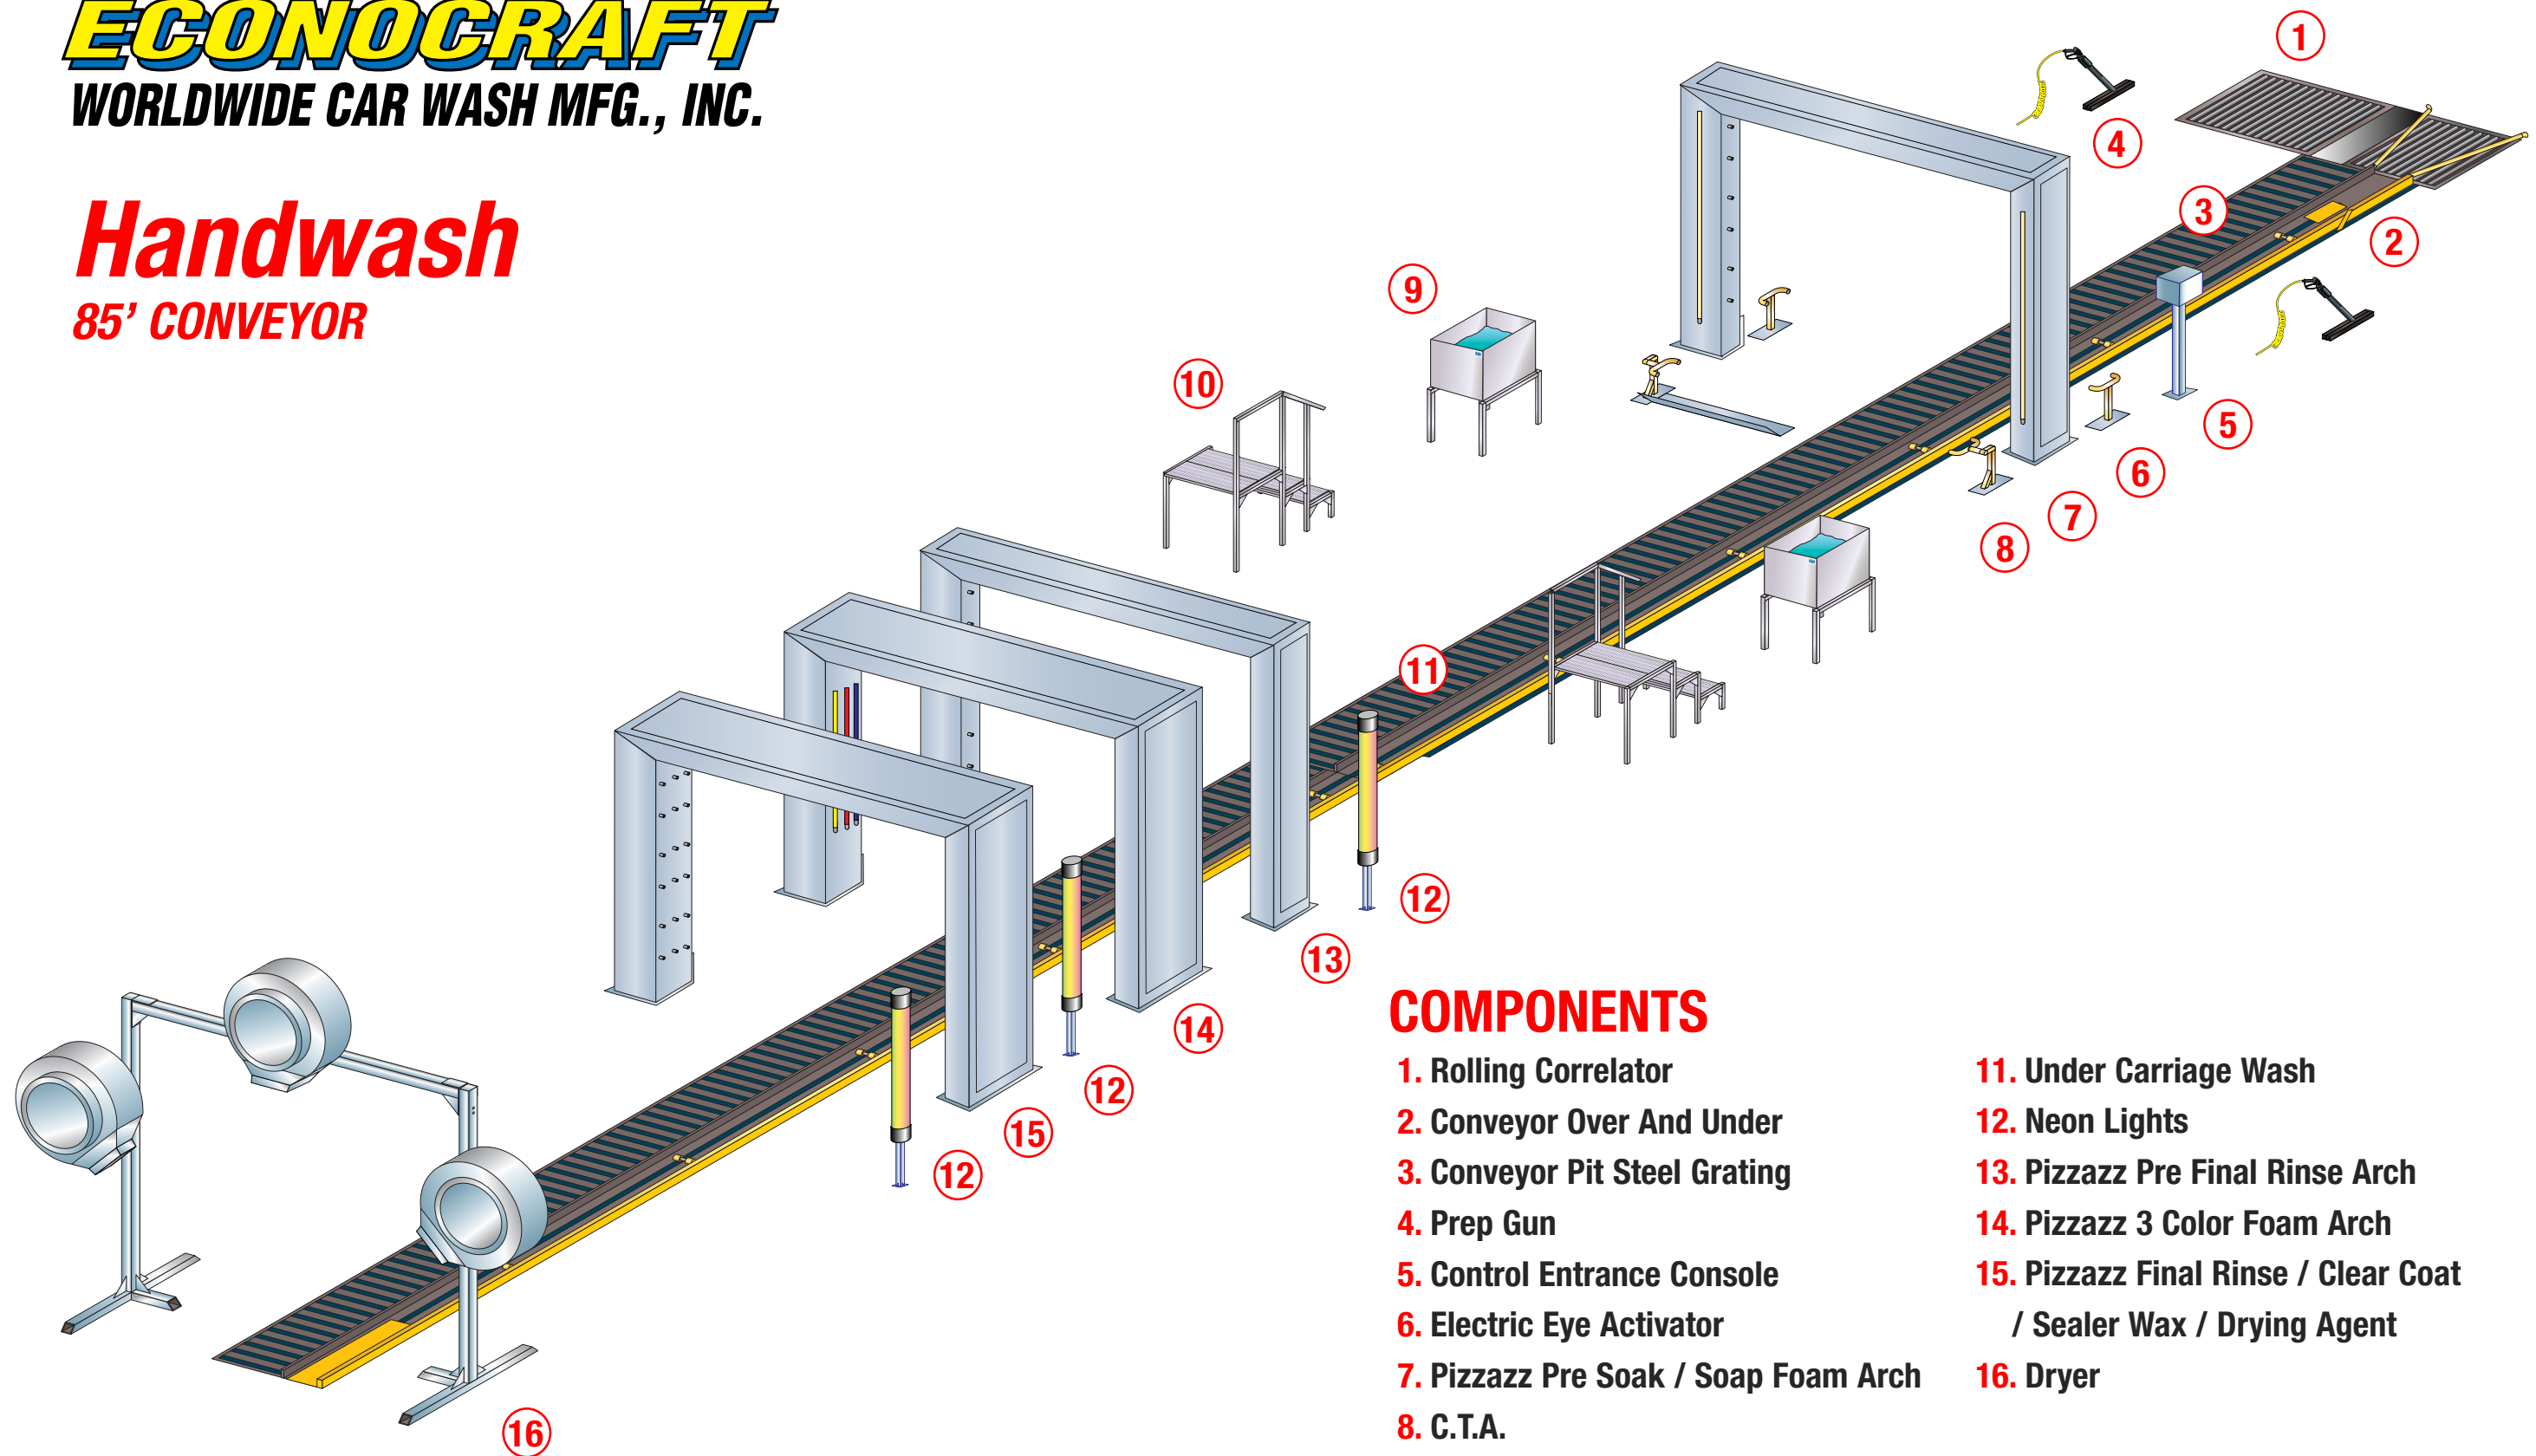

ECONOCRAFT
 WORLDWIDE CAR WASH MFG., INC.

Handwash
 85' CONVEYOR

COMPONENTS

- 1. Rolling Correlator
- 2. Conveyor Over And Under
- 3. Conveyor Pit Steel Grating
- 4. Prep Gun
- 5. Control Entrance Console
- 6. Electric Eye Activator
- 7. Pizzazz Pre Soak / Soap Foam Arch
- 8. C.T.A.
- 9. Mitt Tank
- 10. Cat Walk
- 11. Under Carriage Wash
- 12. Neon Lights
- 13. Pizzazz Pre Final Rinse Arch
- 14. Pizzazz 3 Color Foam Arch
- 15. Pizzazz Final Rinse / Clear Coat / Sealer Wax / Drying Agent
- 16. Dryer